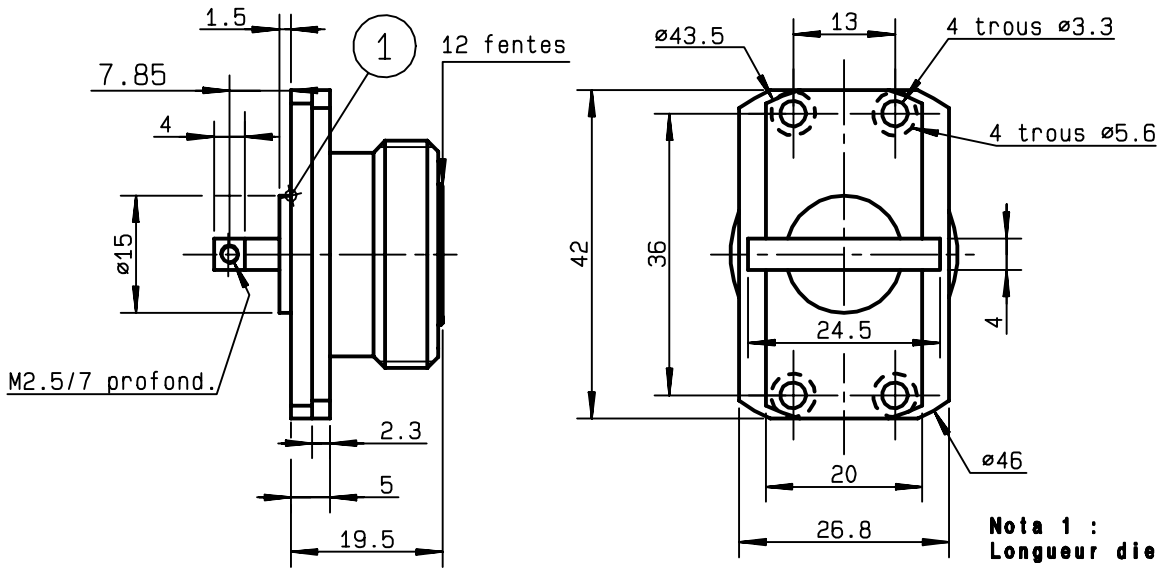

**SPECIAL FLANGE JACK RECEPTACLE
SPECIAL CONTACT**

R185.540.000
SERIES 7-16

NOMINAL IMPEDANCE	50 Ω
FREQUENCY RANGE	0-7.5 GHz
TEMPERATURE RATING	-55/+155 °C
V.S.W.R	1.15 + x F(GHz)Maxi
RF INSERTION LOSS	0.03 √F(GHz) dB Maxi
VOLTAGE RATING	1400 Veff Maxi
DIELECTRIC WITHSTANDING VOLTAGE	4000 Veff Mini
INSULATION RESISTANCE	10000 MΩMini
HERMETIC SEAL	NA Atm.cm ³ /s
LEAKAGE (pressurized only)	NA
MECHANICAL DURABILITY	500 Cycles
WEIGHT	71 gr
SPECIFICATION	

CABLES :

OTHERS CHARACTERISTICS

CABLE RETENTION	NA	N Mini
CENTER CONTACT RETENTION		
Axial force - mating end	68	N Mini
Axial force - opposite end	68	N Mini
Torque	2	cm.N Mini
RECOMMENDED TORQUES		
Mating	NA	cm.N
Panel nut	NA	cm.N
Clamp nut	NA	cm.N